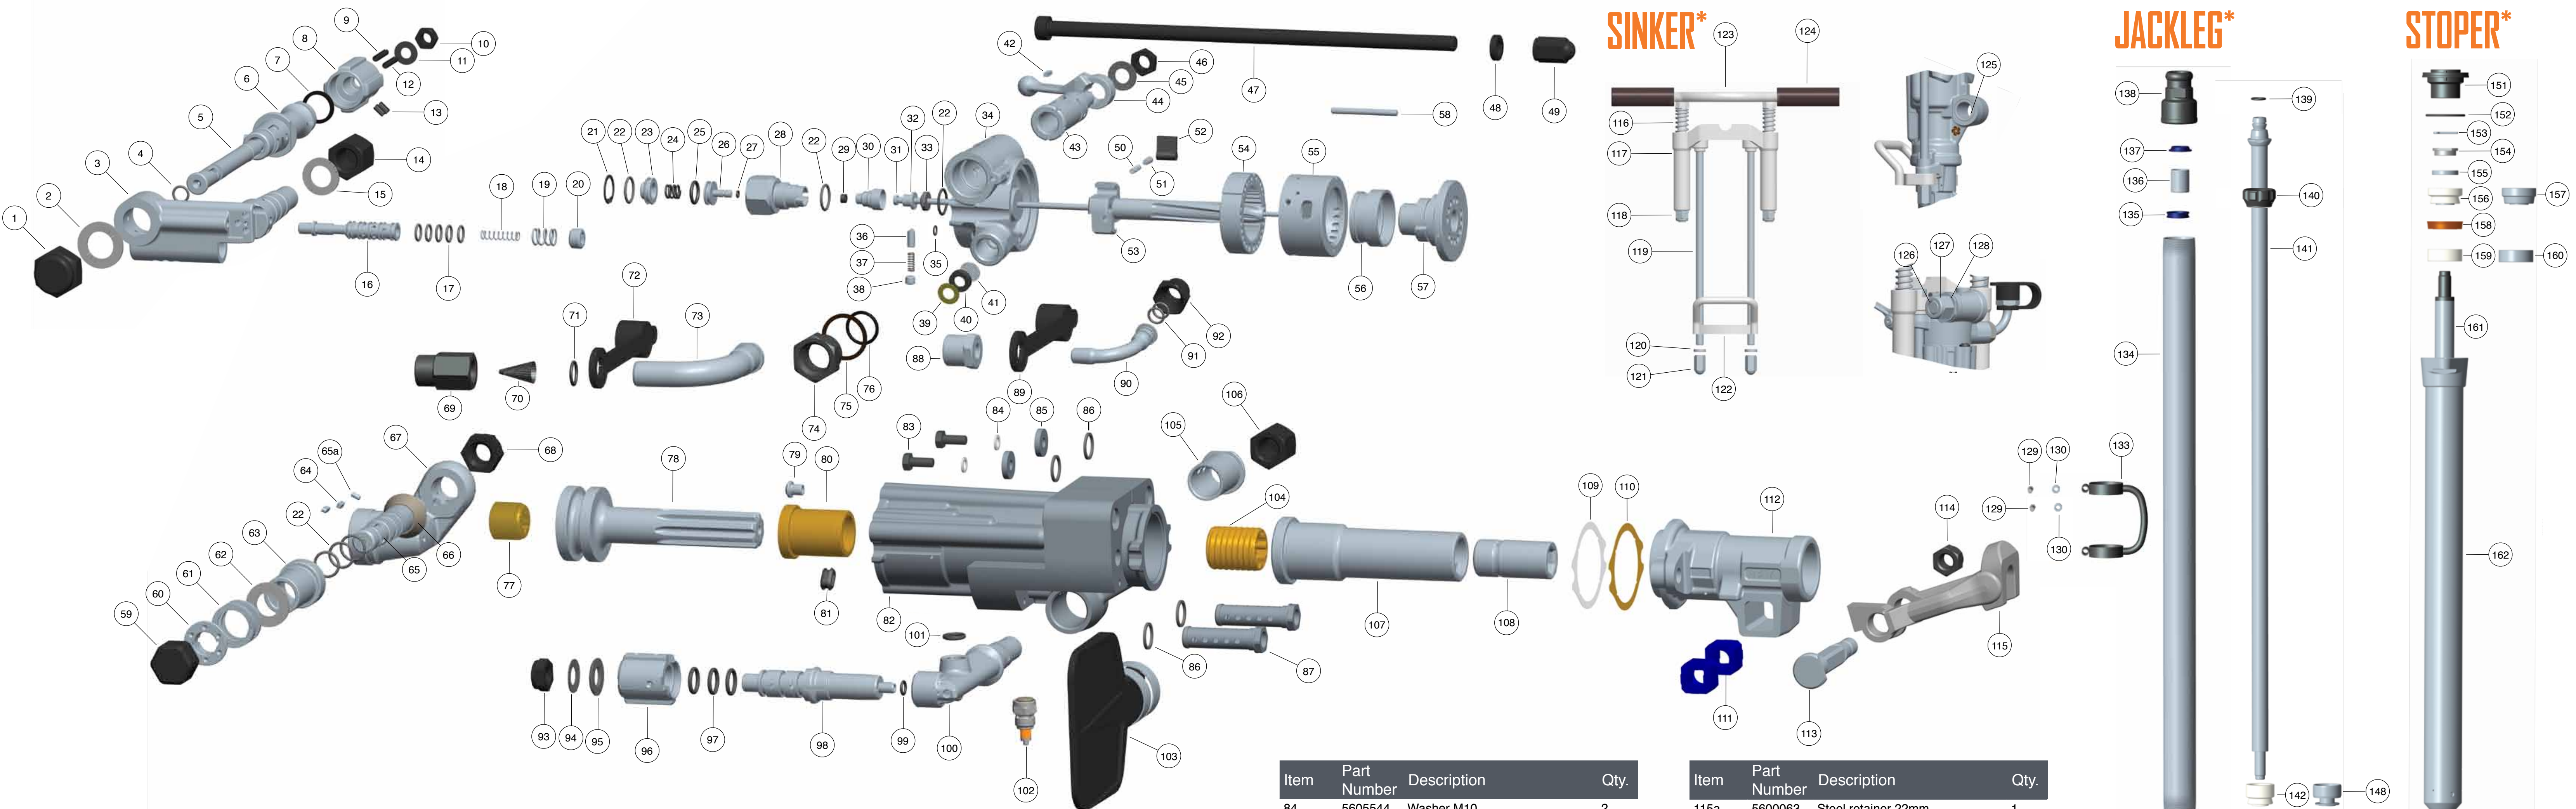

S250-M3 ROCK DRILL

Item	Part Number	Description	Qty.
1	5608539	Operating handle nut	1
2	5601453	Washer, int. serrated	1
3	5602817	Adapter, handle tapered	1
4	5603224	O ring	8
5	5604922	Control spindle	1
6	5601922	Control body	1
7a	5602475	Friction ring black	1
7b	5602485	Friction ring green	1
8	5609262	Twist grip	1
9	5600522	Sel-loc pin inner	2
10	5605972	Spindle nut	1
11	5601562	Washer spring disc	1
12	5600822	Sel-loc pin outer	2
13	5600088	Sel-loc pin	2
14	5605652	Domed nut	1
15	5601442	Washer, ext. serrated	1
16	5608576	Valve ASM, retract (O rings included)	1
17	5603224	O ring	8
18	5605152	Retract valve spring	1
19	5605153	Valve sleeve spring	1
20	5605155	Plunger plug	1
21	5605529	Internal circlip	1
22	5600224	O ring	6
23	5602462	Spring cap	1
24	5607152	Spring	1
25	5601244	O ring	1
26	5604463	Water control valve	1
27	5603119	O ring	1
28	5602922	Water control valve body	1
29	5604872	Water valve seat	1
30	5605523	Water valve seat retainer	1

Item	Part Number	Description	Qty.
31	5604218	Water tube	1
32	5601864	Water tube spacer	1
33	5601866	Water tube seal	1
34a	5604430	Backhead, Jackleg	1
34b	5603885	Backhead, Stoper	1
35	5603122	O ring, Stoper	1
36	5604096	Throttle valve plunger	1
37	5602993	Throttle plunger spring	1
38	5602887	Plug, throttle detent	1
39	5603667	Thrust washer	1
40	5603545	Water inlet rubber	1
41	5604380	Water inlet screen	1
42	5602995	Throttle valve key	1
43a	5601667	Throttle valve Stoper	1
43b	5601665	Throttle valve Jackleg	1
44a	5601628	Handle, throttle Stoper	1
44b	5601633	Handle, throttle Jackleg	1
45	5601562	Washer, spring disc	1
46	5602997	Washer side rod nut	1
47a	5602105	Side rod, Stoper	2
47b	5601631	Side rod, Jackleg	2
48	5602027	Washer side rod nut	2
49a	5601900	Side rod nut open	2
49b	5601905	Side rod nut domed	2
50	5602272	Pawl spring	4
51a	5605422	Pawl plunger steel	4
51b	5604749	Pawl plunger plastic	4
52	5608827	Double sided pawl	4
53	5604616	Rifle bar	1
54	5601822	Ratchet ring	1
55	5600658	Valve box	1
56	5609572	Valve	1