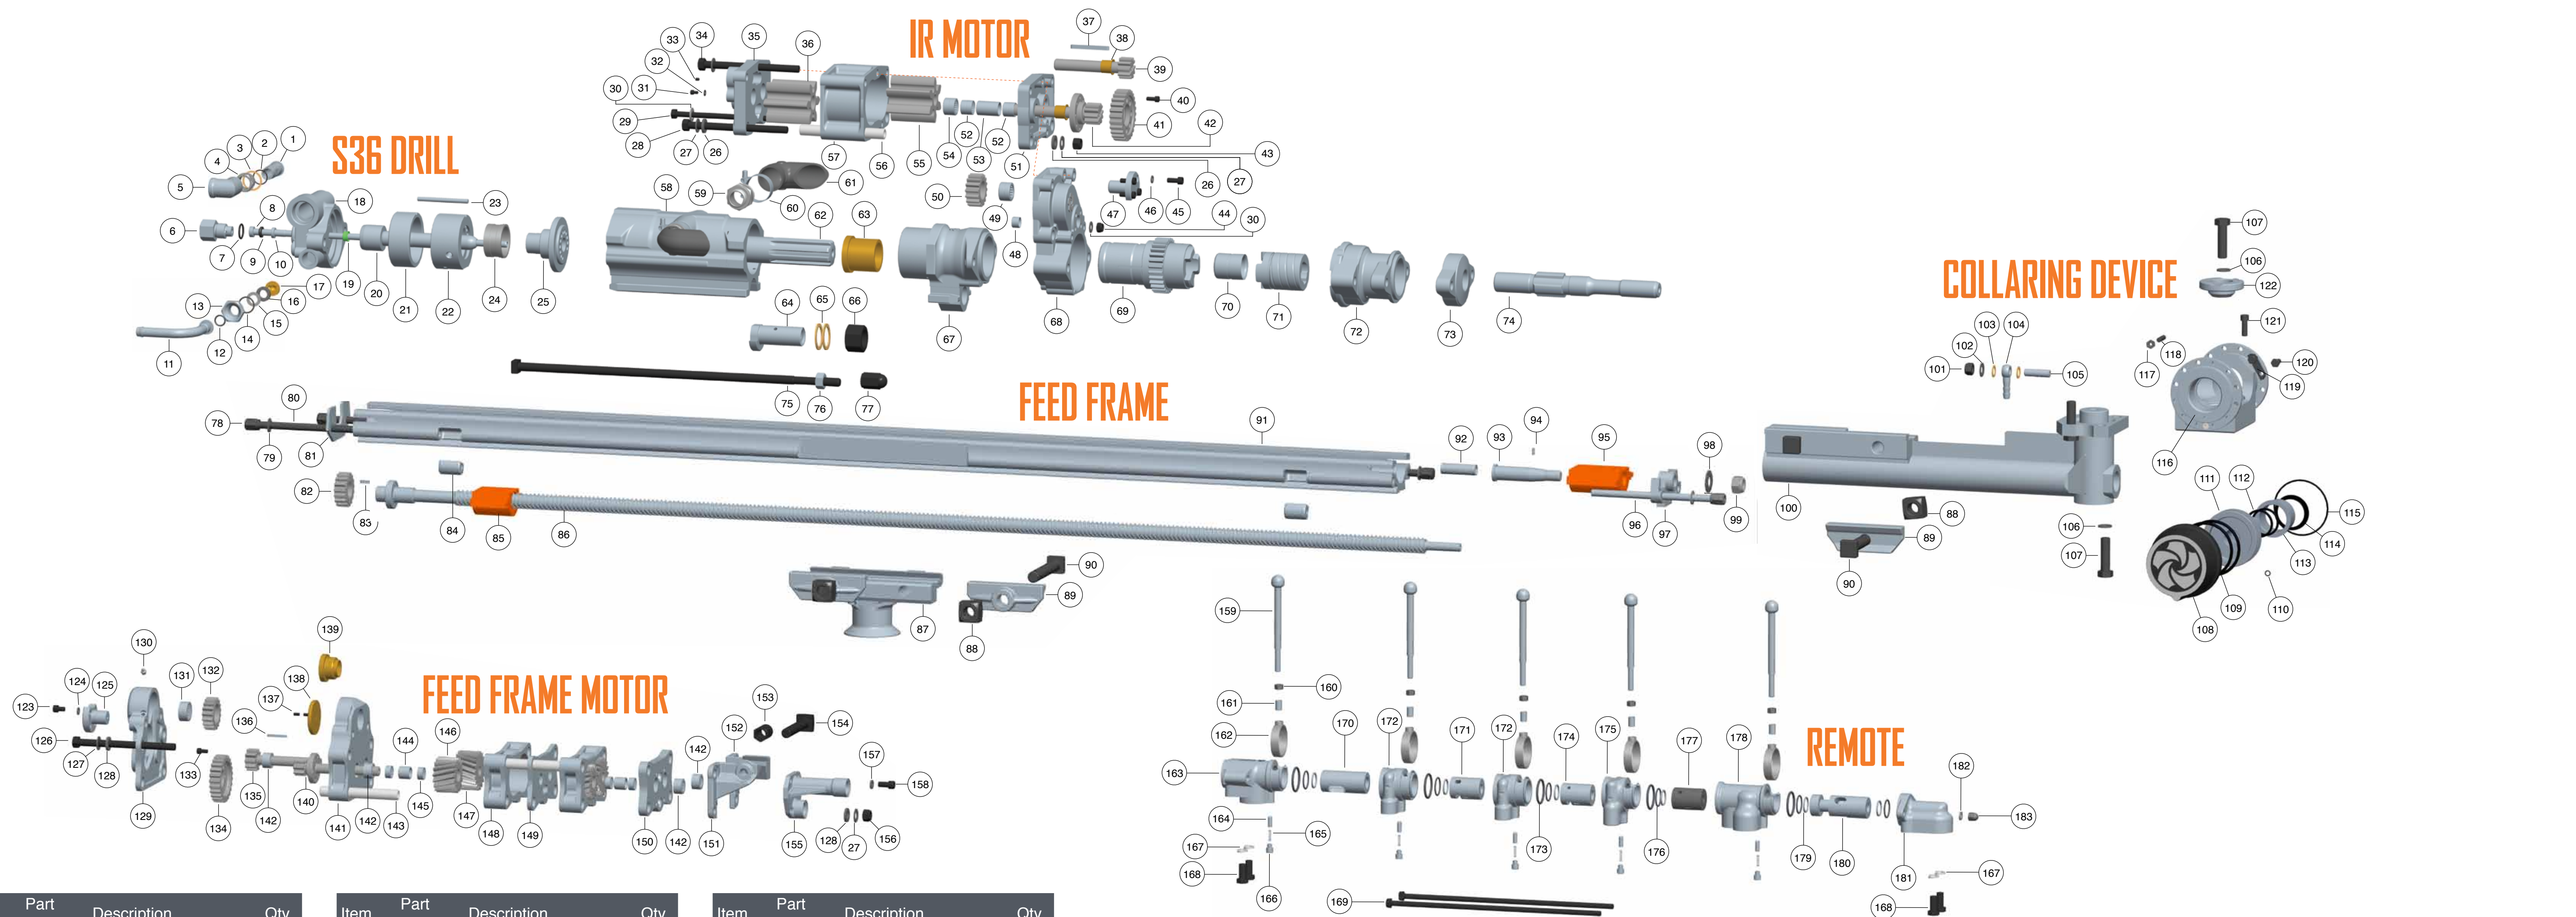

S36 ROCK DRILL

Item	Part Number	Description	Qty.
1	5601089	Air Stem	1
2	5603732	O ring	1
3	5602017	Air stem copper washer	1
4	5601090	Air stem nut	1
5	5602423	Air stem fitting	1
6	5602425	S36 water tube plug	1
7	5603787	O ring	1
8a	5604104	Tube, 14 mm water	1
8b	5603539	Tube, 11 mm water	1
9a	5602031	Seal, 14 mm water tube	1
9b	5604213	Seal, 11 mm water tube	1
10	5604100	Sleeve, 11 mm water tube	1
11	5602427	Air/water stem	1
12	5603790	O ring	1
13	5602967	Nut	1
14	5603735	O ring	1
15	5602015	Air/wtr stem rubber thr. wshr	1
16	5602999	Water stem rubber washer	1
17	5604217	Air/water stem thrust pad	1
18	5602453	Backhead	1
19a	5607579	Seal, green 14 mm rifle bar	1
19b	5605336	Seal, red 11 mm rifle bar	1
20a	5603284	Rifle bar, 14 mm dummy	1
20b	5601636	Rifle bar, 11 mm dummy	1
21	5601634	S36 backhead spacer	1
22	5609751	Valve box, S36	1
23	5604077	Valve box locating pin	1
24	5603541	Valve, S36	1
25	5607694	Valve plug	1
26	5604757	Washer	4
27	5601562	Washer, disc	10

Item	Part Number	Description	Qty.
108	5603050	Cylinder	2
109	5603786	O ring	4
110	5603123	O ring	2
111a	5602418	Piston, 32 mm Jaw	2
111b	5602419	Piston, 38 mm Jaw	2
112	5603788	O ring	4
113	5602446	Sleeve	2
114	5603738	Hat packing	2
115	5603791	O ring	2
116	5603373	Body	1
117	5603210	Nut, nylock	12
118	5607190	Stud	12
119	5602566	Tab washer	6
120	5602510	Bolt, hex	12
121	5603012	Cap screw	1
122	5603375	Wearing plate	1
123	5601710	Cap screw	4
124	5605543	Washer, lock zinc	4
125	5604114	Shaft - idler gear	1
126a	5604061	Bolt, single motor	4
126b	5604060	Bolt, dual motor	4
127	5601562	Washer, disc	8
128	5604757	Washer, flat	8
129	5606075	Rear cover	1
130	5601681	Grease nipple	1
131	5603257	Bearing, idle gear	1
132	5604092	Idler gear	1
133	5601608	Cap screw	6