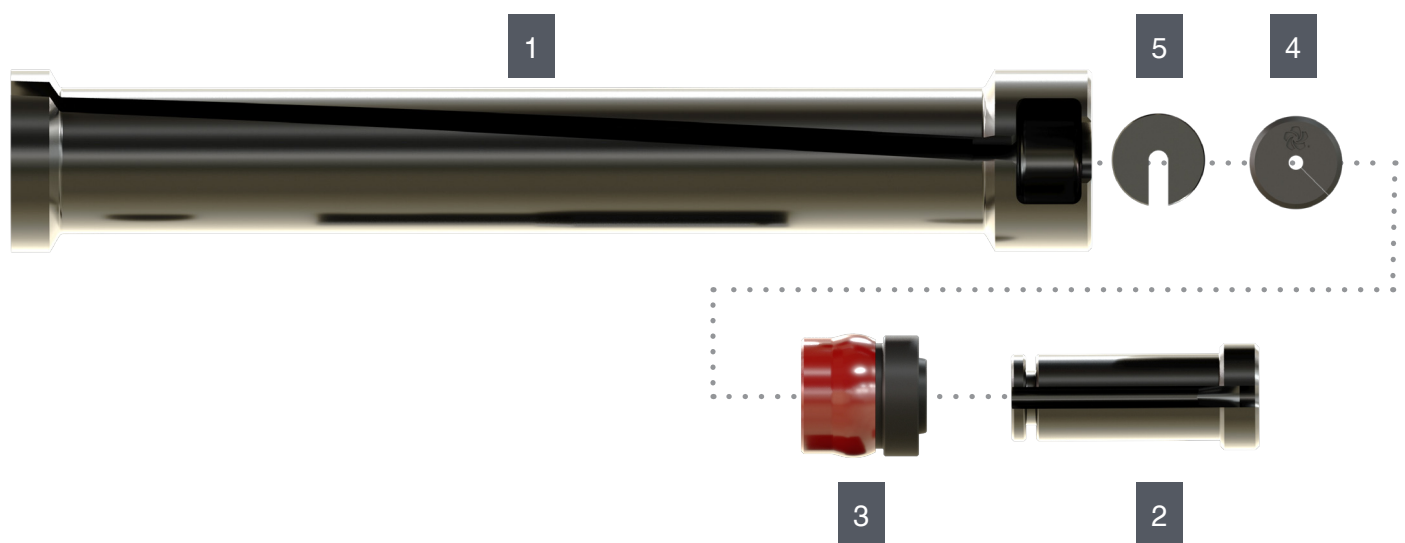

ROLLER LATCH™ QUICK PUMP-IN™ OVERSHOT ORDER CHECKLIST

NQ CABLE RELEASE KIT

ID	Part No.	Description	Order
	5009851	Kit, NQ R/L O/Shot Pump-In Sleeve	
1	5008793	Sleeve, NQU Pump-In	
2	5008794	Packing Plug, NQ	
3	5003432	Seal Asm, NQU V-Lip Pump-In	
4	25546	Packing, 3/16" Cable	
5	3541816	Washer, 1/4"