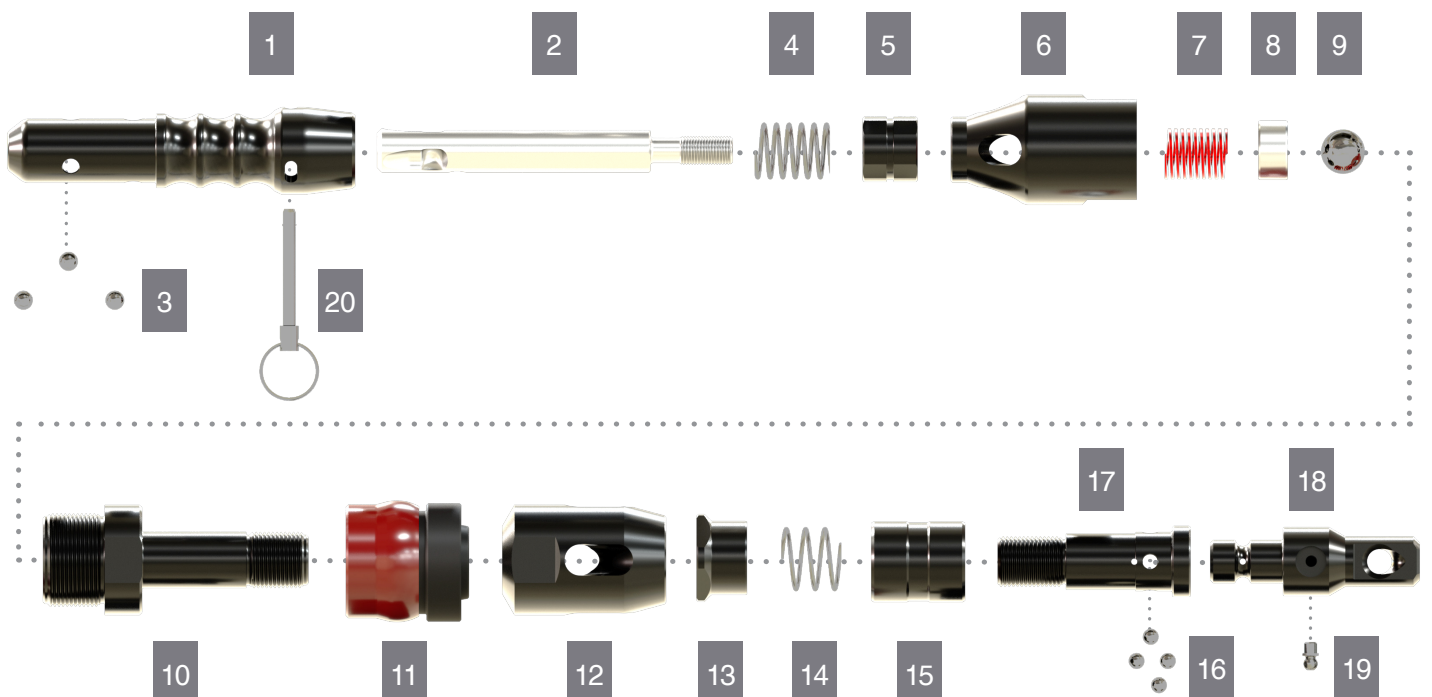

# ROLLER LATCH™ QUICK PUMP-IN™ OVERSHOT ORDER CHECKLIST

## NQU/NQTKU OVERSHOT

ID	Part #	Description	Order
	5008030	O/Shot, NQU/NQTKU R/L	
1	5008024	Body, BQ/NQ O/Shot	
2	5008023	Wedge, BQ/NQ Lifting	
3	5005100	Ball, 3/8" SS	
4	5008028	Spring, R/L O/Shot	
5	5009165	Jam Nut, BQU/NQU R/L O/Shot	
6	5008039	Adapter, NQ R/L R/L O/Shot Joint	
7	104966	Fluid Retention Spring, Light	
8	306131	Bushing, Fluid Retention	
9	62374	Ball, 22mm	
10	5008801	Seat, NQU R/L Seal	
11	5003432	Seal Asm, NQU V-Wall	
12	5008705	Body, NQU R/L Upper	
13	5009682	Jam Nut, Cable Release	
14	5009686	Spring, O/Shot Cable Release	
15	5009681	Sleeve, O/Shot Cable Release	
16	5008079	Ball, 5/16" SS	
17	5009680	Box, O/Shot Cable Release	
18	5009683	Body, Cable Release Swivel	
19	17447	Fitting, Hyd Grease	
20	3546747	Pin, O/Shot Locking	

## NQ CABLE RELEASE KIT

ID	Part No.	Description	Order
	5009851	Kit, NQ R/L O/Shot Pump-In Sleeve	
1	5008793	Sleeve, NQU Pump-In	
2	5008794	Packing Plug, NQ	
3	5003432	Seal Asm, NQU V-Lip Pump-In	
4	25546	Packing, 3/16" Cable	
5	3541816	Washer, 1/4"	